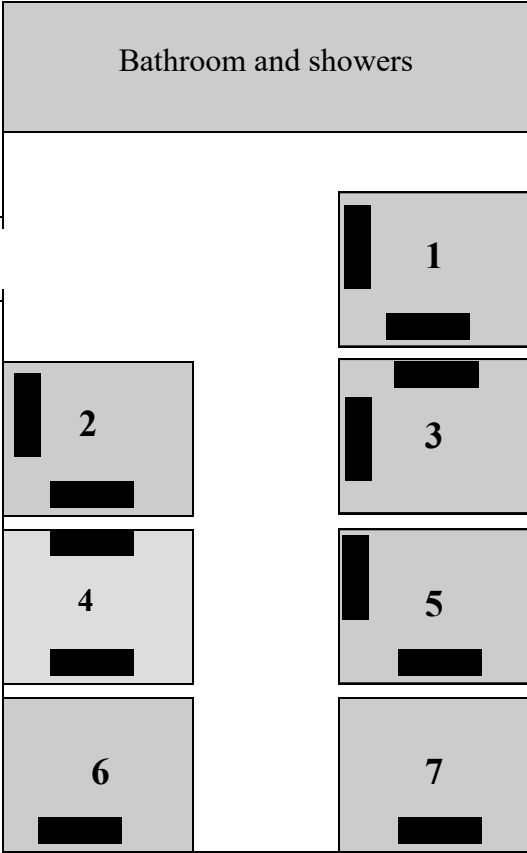

Mount Carmel Center Accommodations

22 beds maximum

Small Dorm

Small Dorm:
 4 singles and 3 doubles
 10 beds total
 Shared bathroom

Large Dorm

Large Dorm:
 5 doubles and 2 singles
 12 beds total
 Shared Bathroom