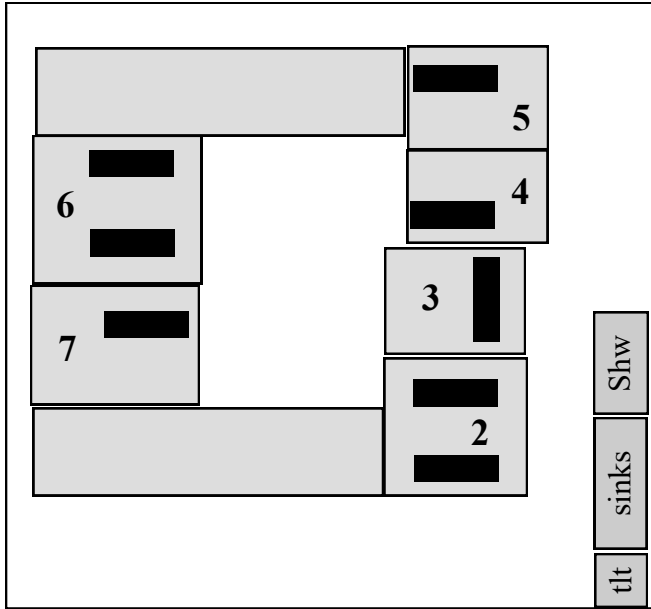

Mount Carmel Center Accommodations

22 beds maximum

Small Dorm

Small Dorm:
 4 singles and 3 doubles
 10 beds total
 Shared bathroom

Large Dorm

Large Dorm:
 5 doubles and 2 singles
 12 beds total
 Shared Bathroom